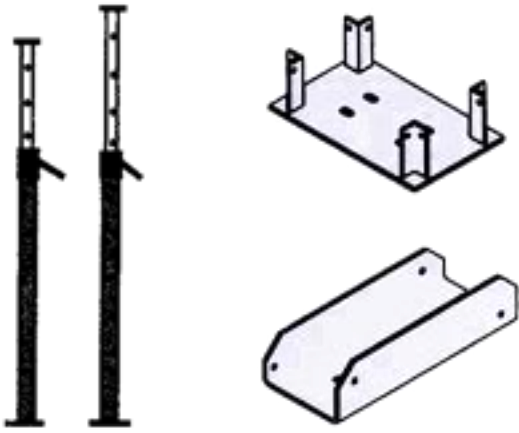

Post Shores

Galvanized Adjustable Posts (Rental Sizes)

Weight Supported in LBS.

Height	6'	7'	8'	9'	10'	11'	12'	13'
5'9" - 10'3"	6200	5500	4800	4100	3400			
8'6" - 13'				4100	3400	2700	2350	2050

Other sizes available for sale

Shore Head

4" J with Stem

4" J without Stem